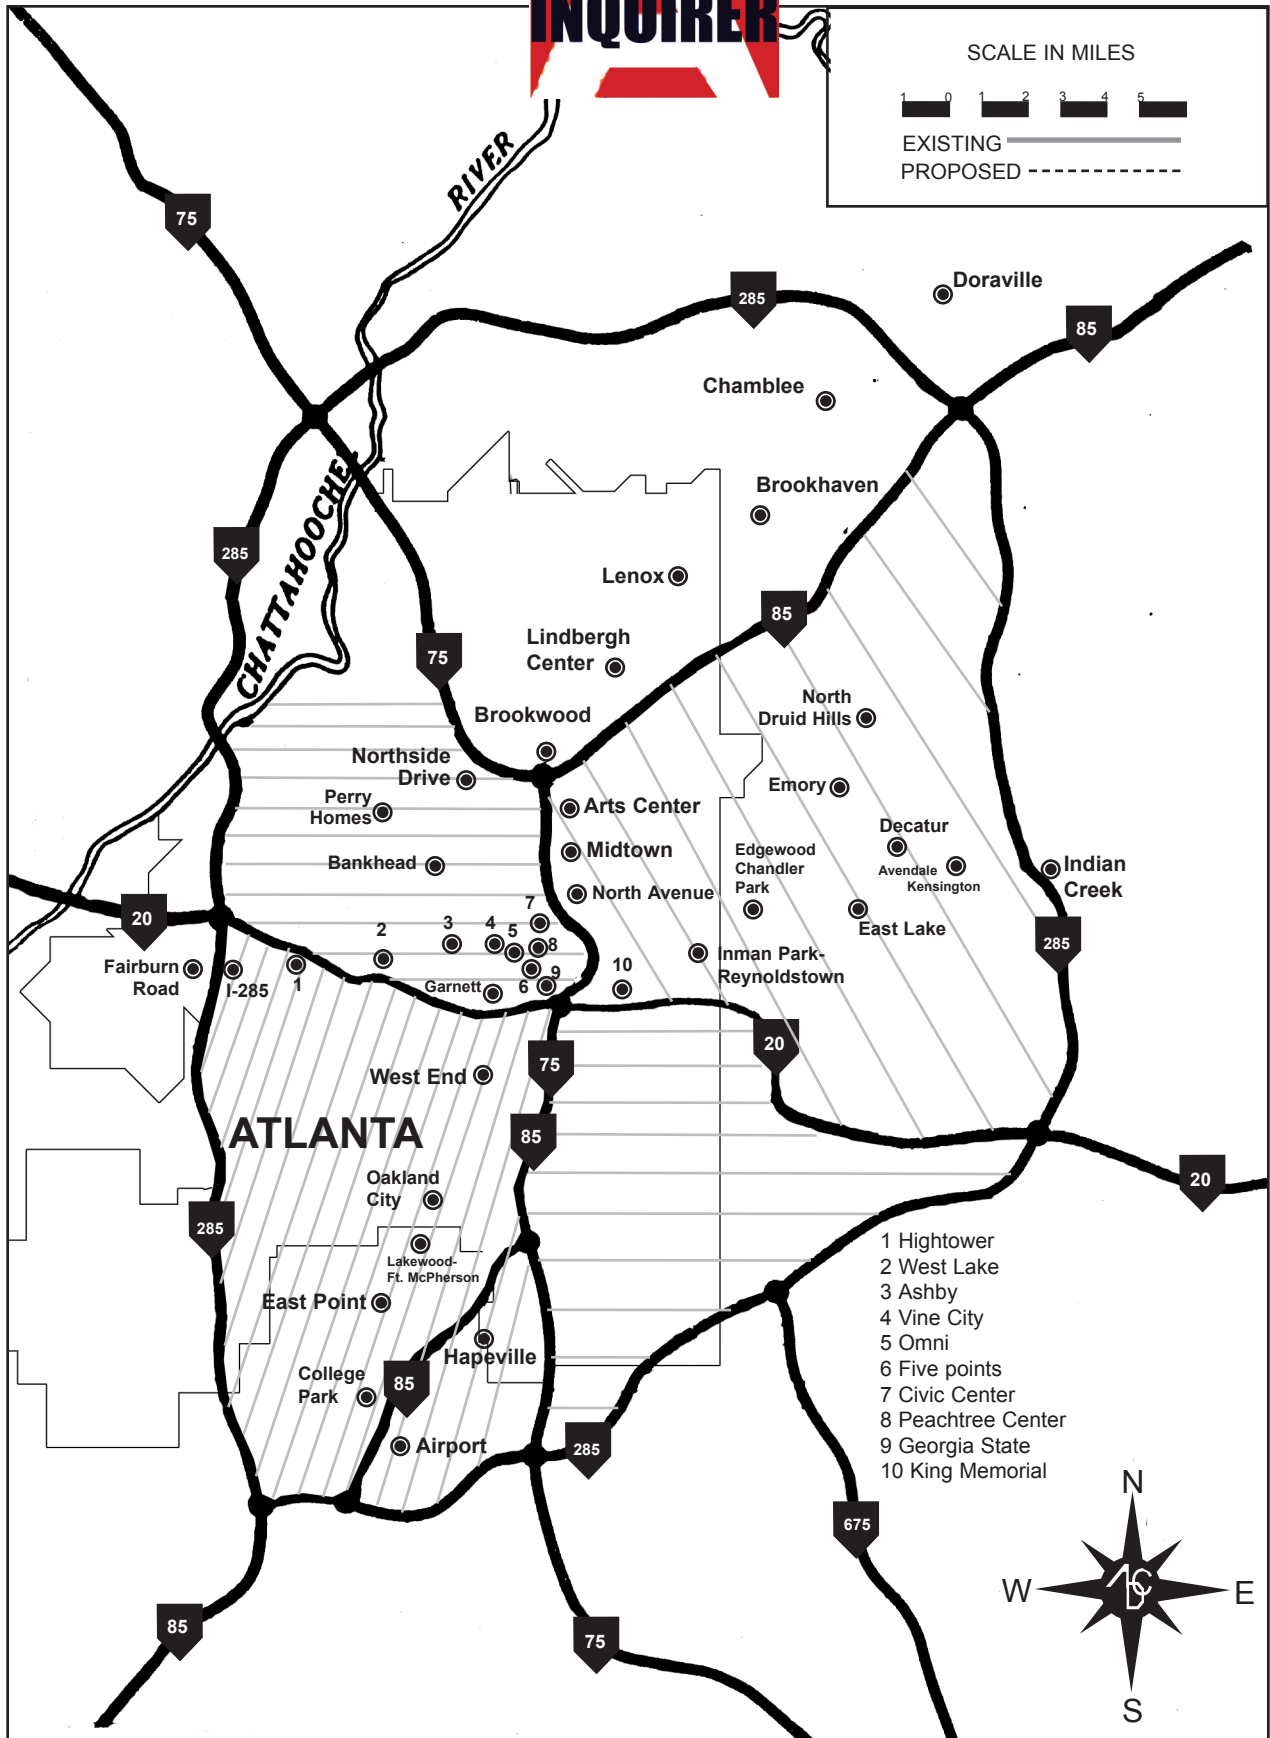

THE ATLANTA INQUIRER

SCALE IN MILES

EXISTING ———
 PROPOSED - - - - -

- 1 Hightower
- 2 West Lake
- 3 Ashby
- 4 Vine City
- 5 Omni
- 6 Five points
- 7 Civic Center
- 8 Peachtree Center
- 9 Georgia State
- 10 King Memorial